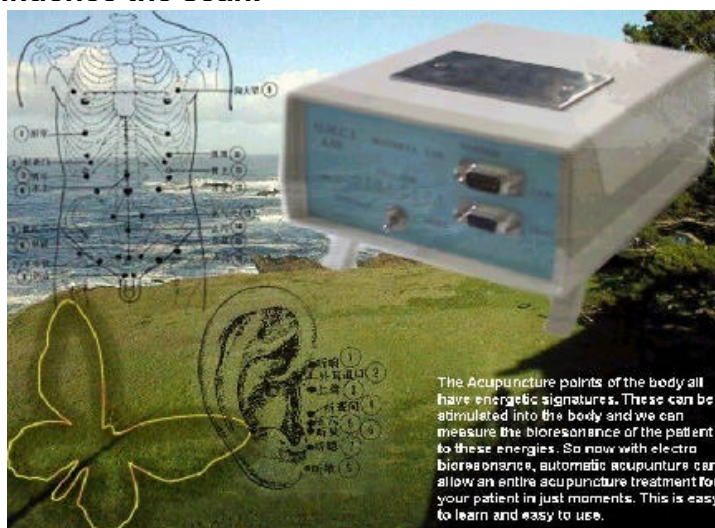

## Quantum Xrroid Consciousness Interface

An EVOKED POTENTIAL Biofeedback System

**ENERGY MEDICINE using the TECHNOLOGY of QUANTUM PHYSICS**

In less than five minutes, this non-invasive scanning process can screen the following:

With the largest medical software package in the world, the QXCI is capable of accurately assessing and normalizing underlying energetic imbalances; it automatically provides the information needed for the body to restore itself. The QXCI empowers you detect and redress the underlying energetic reasons for many illnesses and dis-eases. The QXCI's cutting edge technology makes it the only Biofeedback Device that utilizes a complete Three Dimensional Loop.

The QXCI is the first of its kind to use a Double Blind approach. By dealing on a subconscious level, only the system is aware of the thousands of items being tested. Neither the operator nor the client can influence the scan.